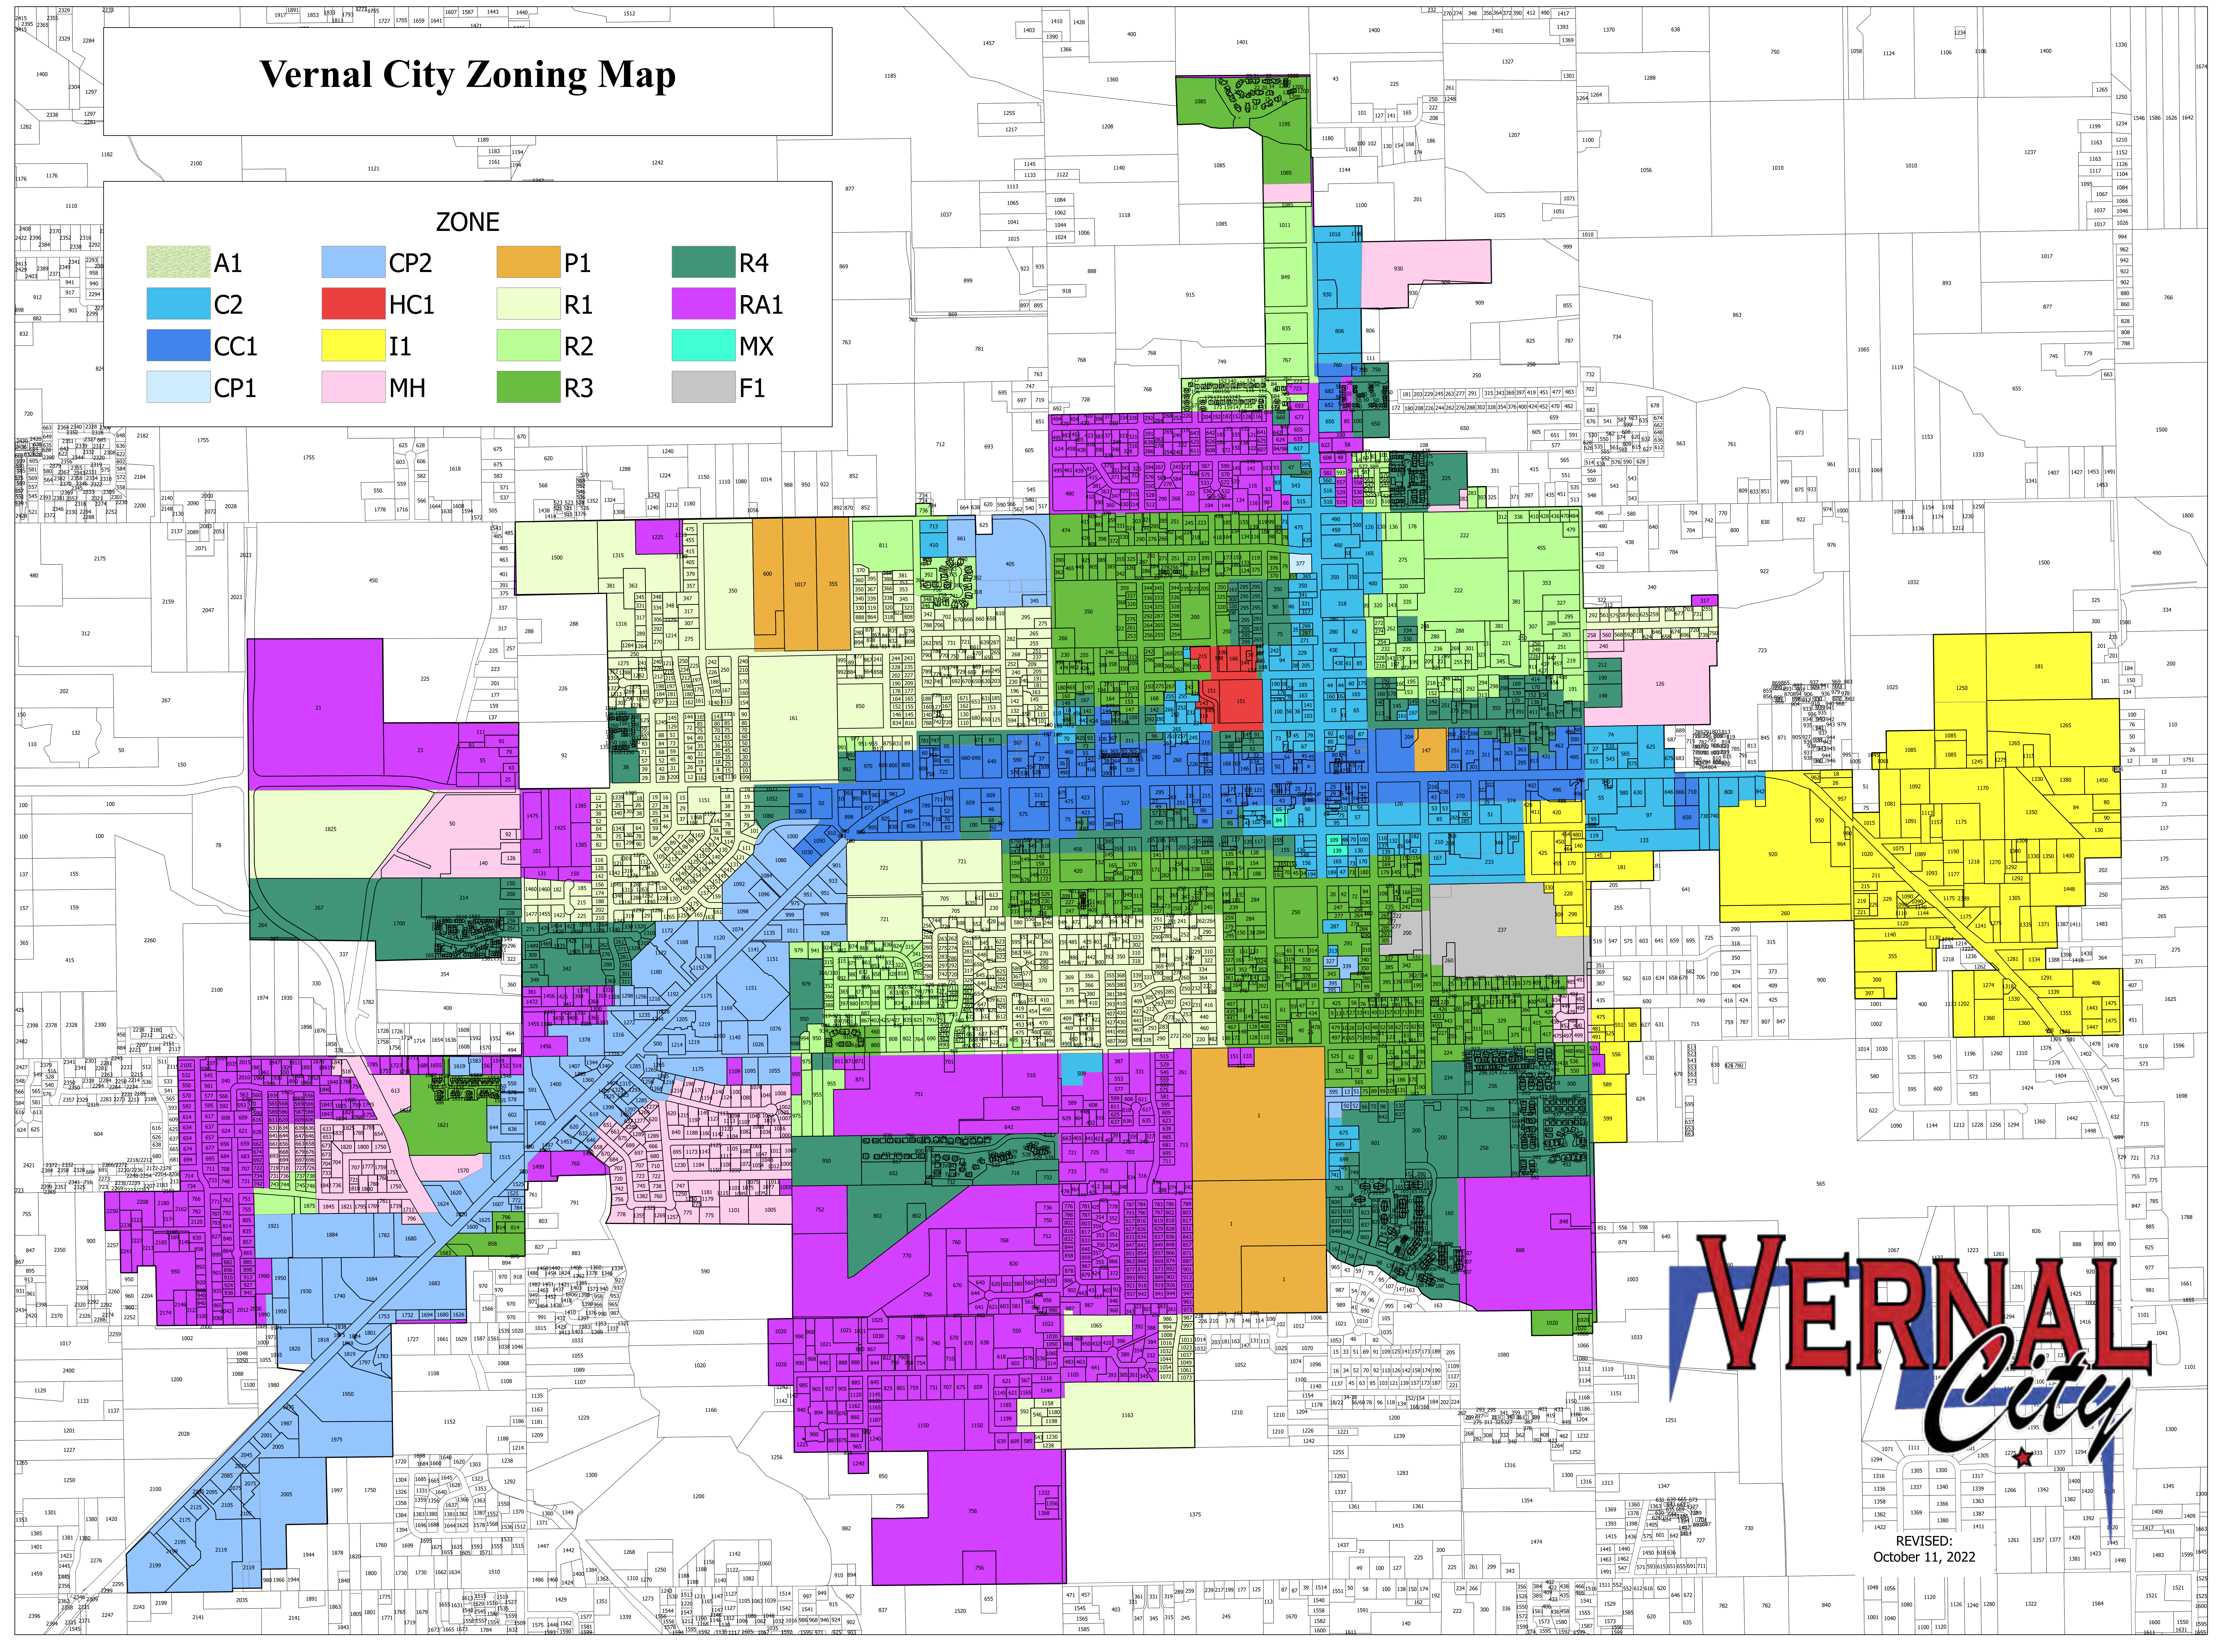

Vernal City Zoning Map

ZONE

- | | | | |
|---|---|--|---|
|  A1 |  CP2 |  P1 |  R4 |
|  C2 |  HC1 |  R1 |  RA1 |
|  CC1 |  I1 |  R2 |  MX |
|  CP1 |  MH |  R3 |  F1 |

REVISED:
October 11, 2022